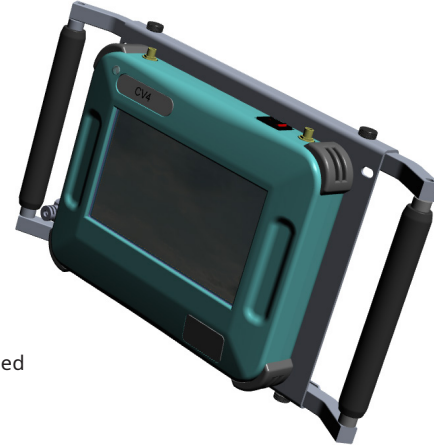

CV4-ERA

Extended Runtime Accessory for CV4

CV4 not included

> Applications

- Allows Continuous Use
- Runs from External Battery
- Indoor/Outdoor Use
- Tripod/Portable Operation

> Features

- Rugged and Lightweight
- Adjustable Handles
- Neck Strap for Hands-Free Use
- Models for Anton-Bauer or IDX Batteries
- HDMI Output Connector
- Use with 1/4-20 or 3/8" Tripod Screw
- Aluminum Construction
- Flat Black Anodized Finish

Technical Characteristics	
Power	Available with Anton-Bauer Gold Mount or IDX V-Mount (see ordering information)
Material	Black anodized aluminum
Video	Standard HDMI connector with micro adapter cable for CV4
Handles	Spacing adjustable from to
Dimensions (W x D x H)	
Weight	
Accessories	Shoulder strap

Ordering Information

MODEL	DESCRIPTION	PART NUMBER
CV4-ERA-A	With A-B Gold Mount	8015063000
CV4-ERA-V	With IDX V-Mount	8015063010
NOTE: Batteries and chargers sold separately		